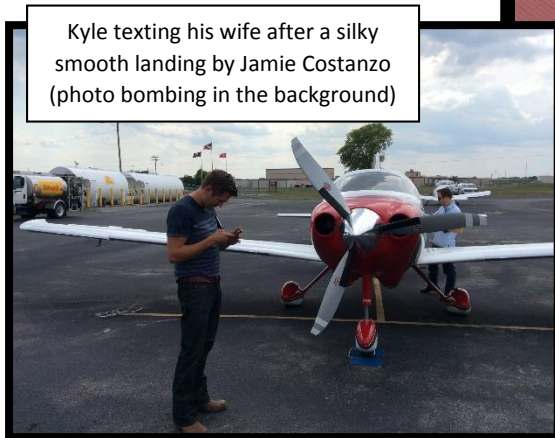

Mission Air Transport, Inc.

Connecting people to Jesus through the air.

RECENT MISSION – THE 1ST OFFICIAL MISSION

Kyle Idleman, Teaching Pastor and author from Southeast Christian Church in Louisville, KY had an evening engagement in Nashville, TN with the Trinity Broadcasting. Typically this would be a 3 ½ hour trip to the destination but Mission Air touched down in about 1 hour. On this trip I had help from Jamie Costanzo who is an excellent pilot and has offered his valuable time to help serve with our missions. Because of some routine maintenance to our 6-seat plane we flew the Columbia 400 (pictured below) which is a 4 seat plane. Because we had 2 pilots Kyle was seated in the back, I felt that would be easier on him to hide his nervousness. The trip was uneventful although I did notice the “puke bag” in the back seat was pulled ½ out of its storage area. We were ahead of schedule so we managed to stop at Chik-fil-A and grab a bite to eat. Kyle and I showed strong will power and ordered grilled chicken while Jamie ordered the “everything fried” platter. Even after eating we still arrived early to the show which included an outdoor stage that was wide enough for a panel discussion on one end and a band on the other. The band members were actually the stars for the movie “The Song” which was the focus for this TV show. During the 2 hour show Kyle was allotted 2 10 minute segments to preach to not only the cameras but to 300 seated spectators. The crowd was electrified by Kyle’s message which assured me that this mission was already a success. We were able to touchdown back in Louisville and Kyle was back home by midnight instead of 4:00 a.m. Mission accomplished!

Kyle texting his wife after a silky smooth landing by Jamie Costanzo (photo bombing in the background)

Kyle discussing the movie “The Song”

All Donations are Tax Deductible

Mark Virg 502-639-8051 or mark@mission-air.org
Mission Air Transport, Inc.: EIN-46-5445889 DLN-304197057